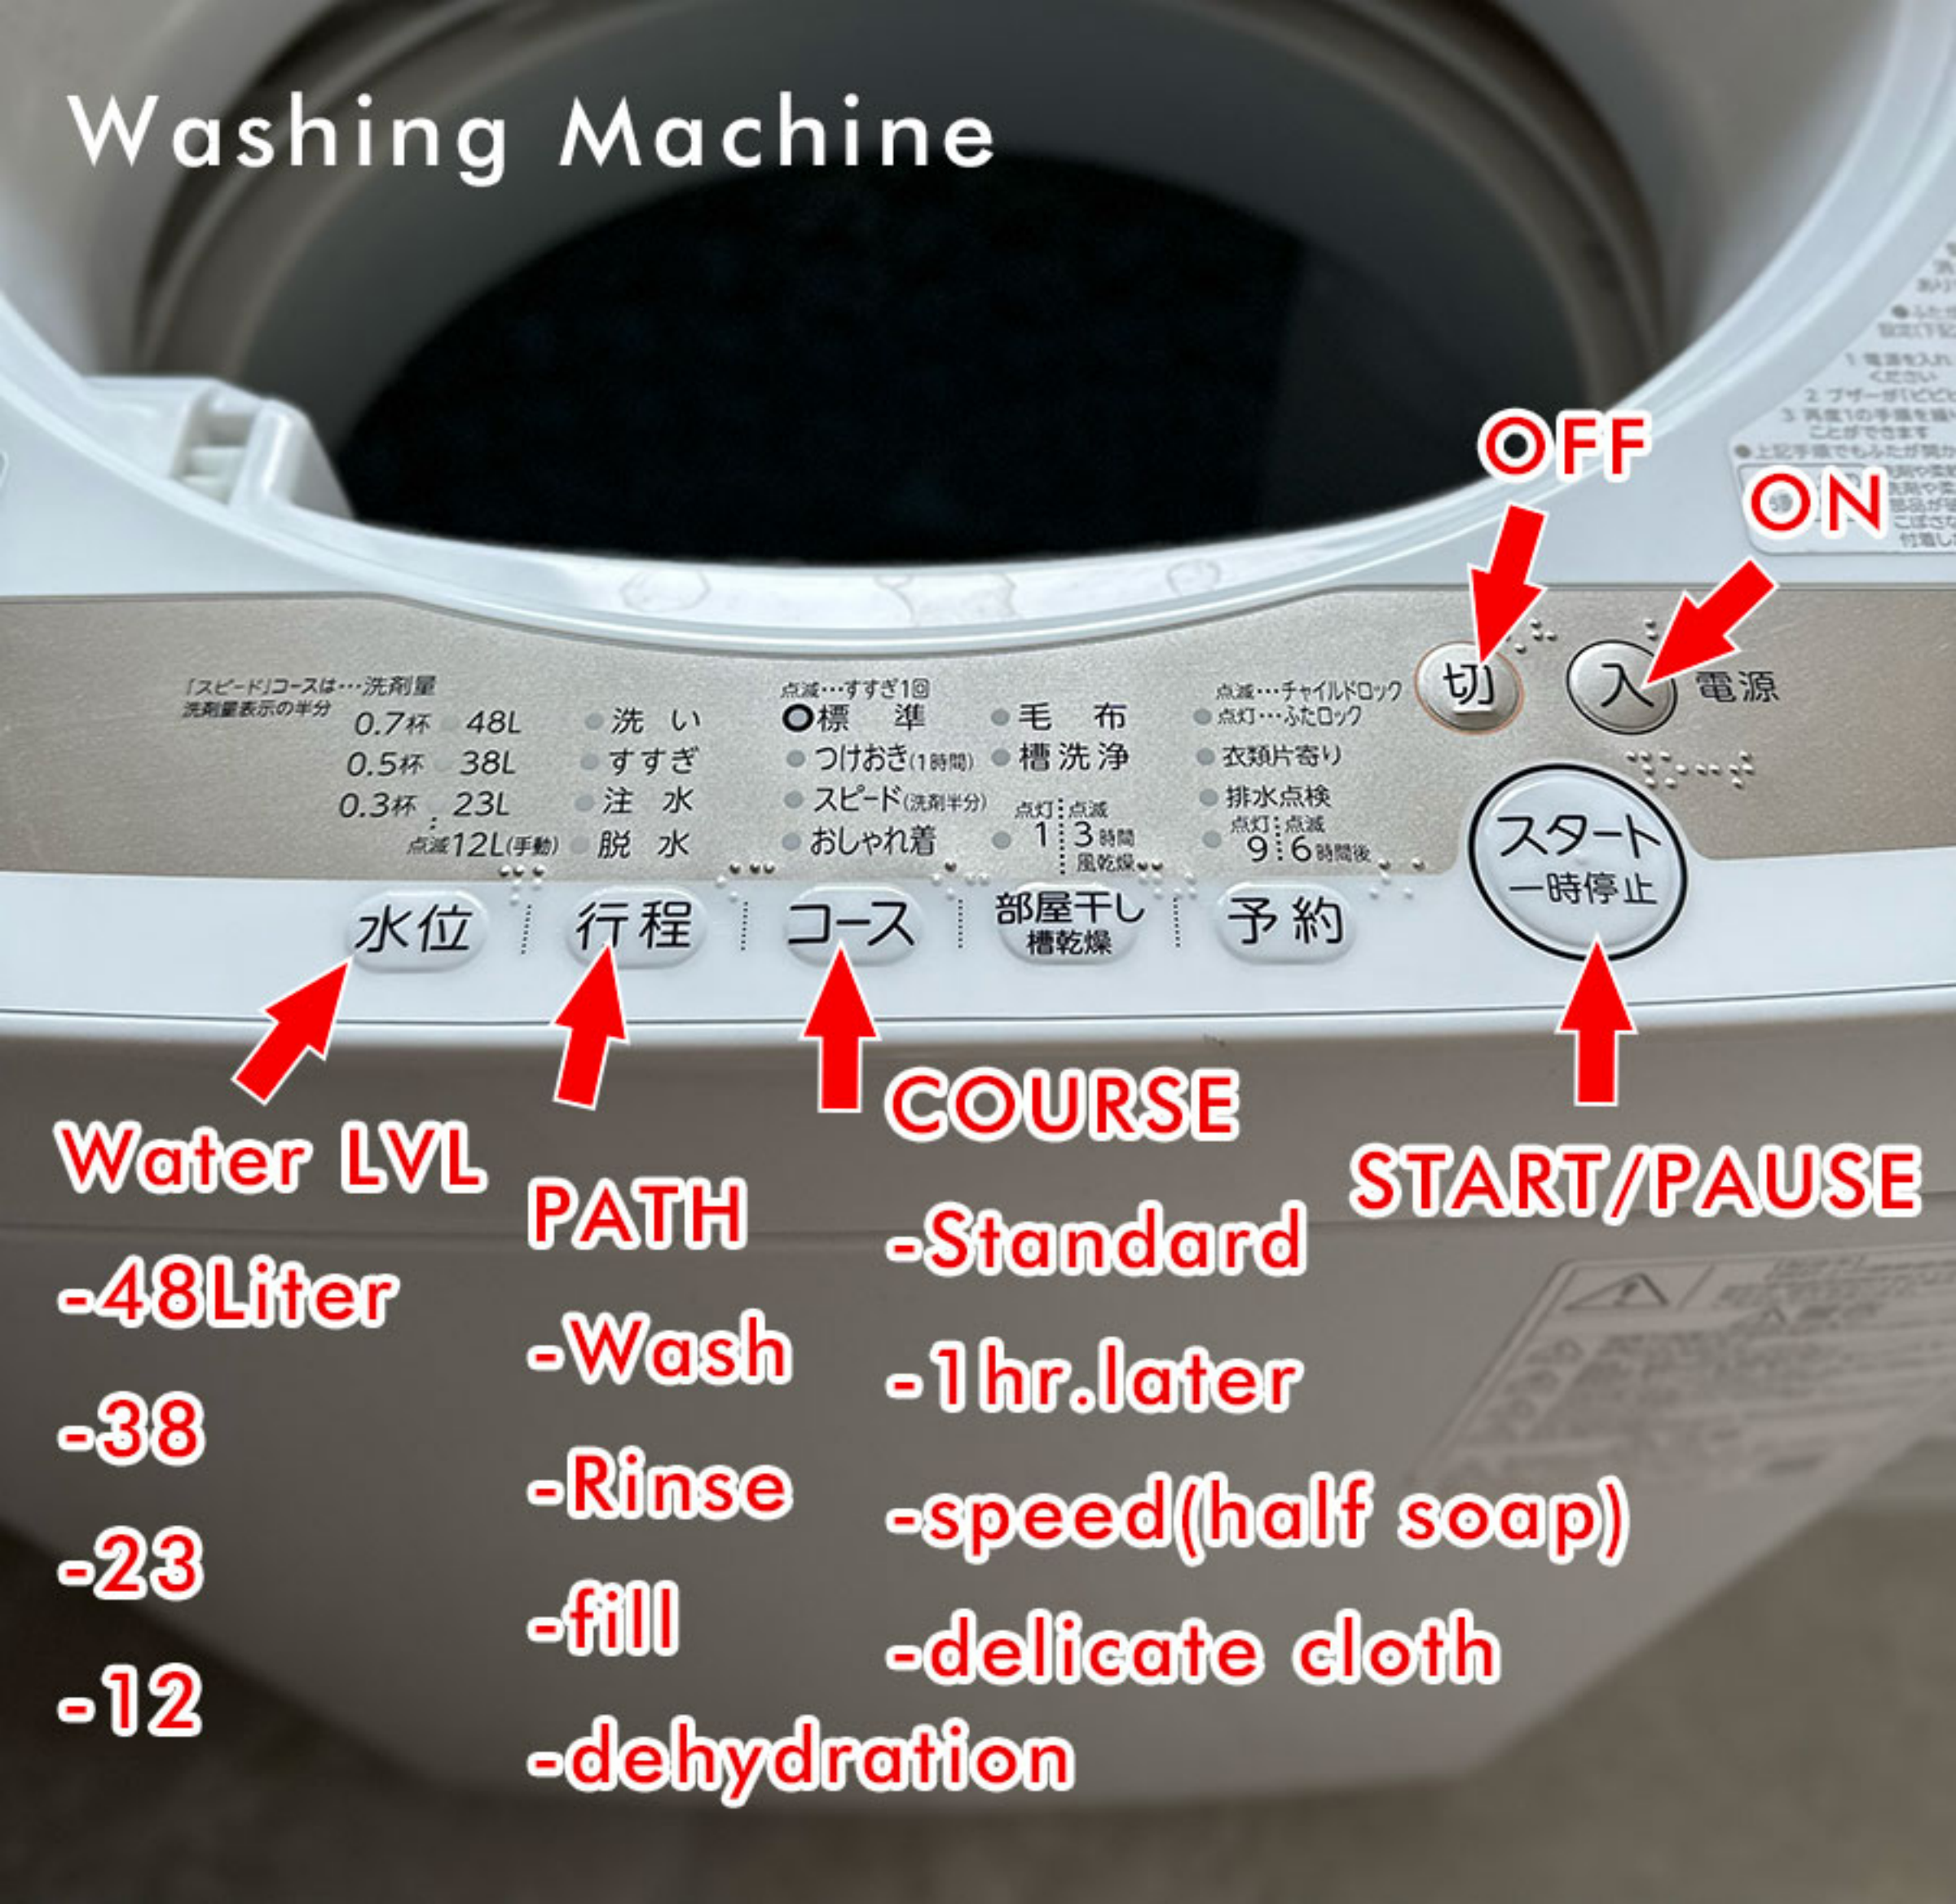

Washing Machine

OFF

ON

切

入

電源

スタート
一時停止

水位

行程

コース

部屋干し
槽乾燥

予約

Water LVL
-48Liter
-38
-23
-12

PATH
-Wash
-Rinse
-fill
-dehydration

COURSE
-Standard
-1 hr.later
-speed(half soap)
-delicate cloth

START/PAUSE

「スピード」コースは…洗剤量
洗剤量表示の半分

0.7杯 48L
0.5杯 38L
0.3杯 23L
点減12L(手動)

●洗い
●すすぎ
●注水
●脱水

点減…すすぎ1回

○標準
●つけおき(1時間)
●スピード(洗剤半分)
●おしゃれ着

●毛布
●槽洗浄
点灯:点減
1:3時間
風乾燥

点減…チャイルドロック

●点灯…ふたロック
●衣類片寄り
●排水点検
点灯:点減
9:6時間後