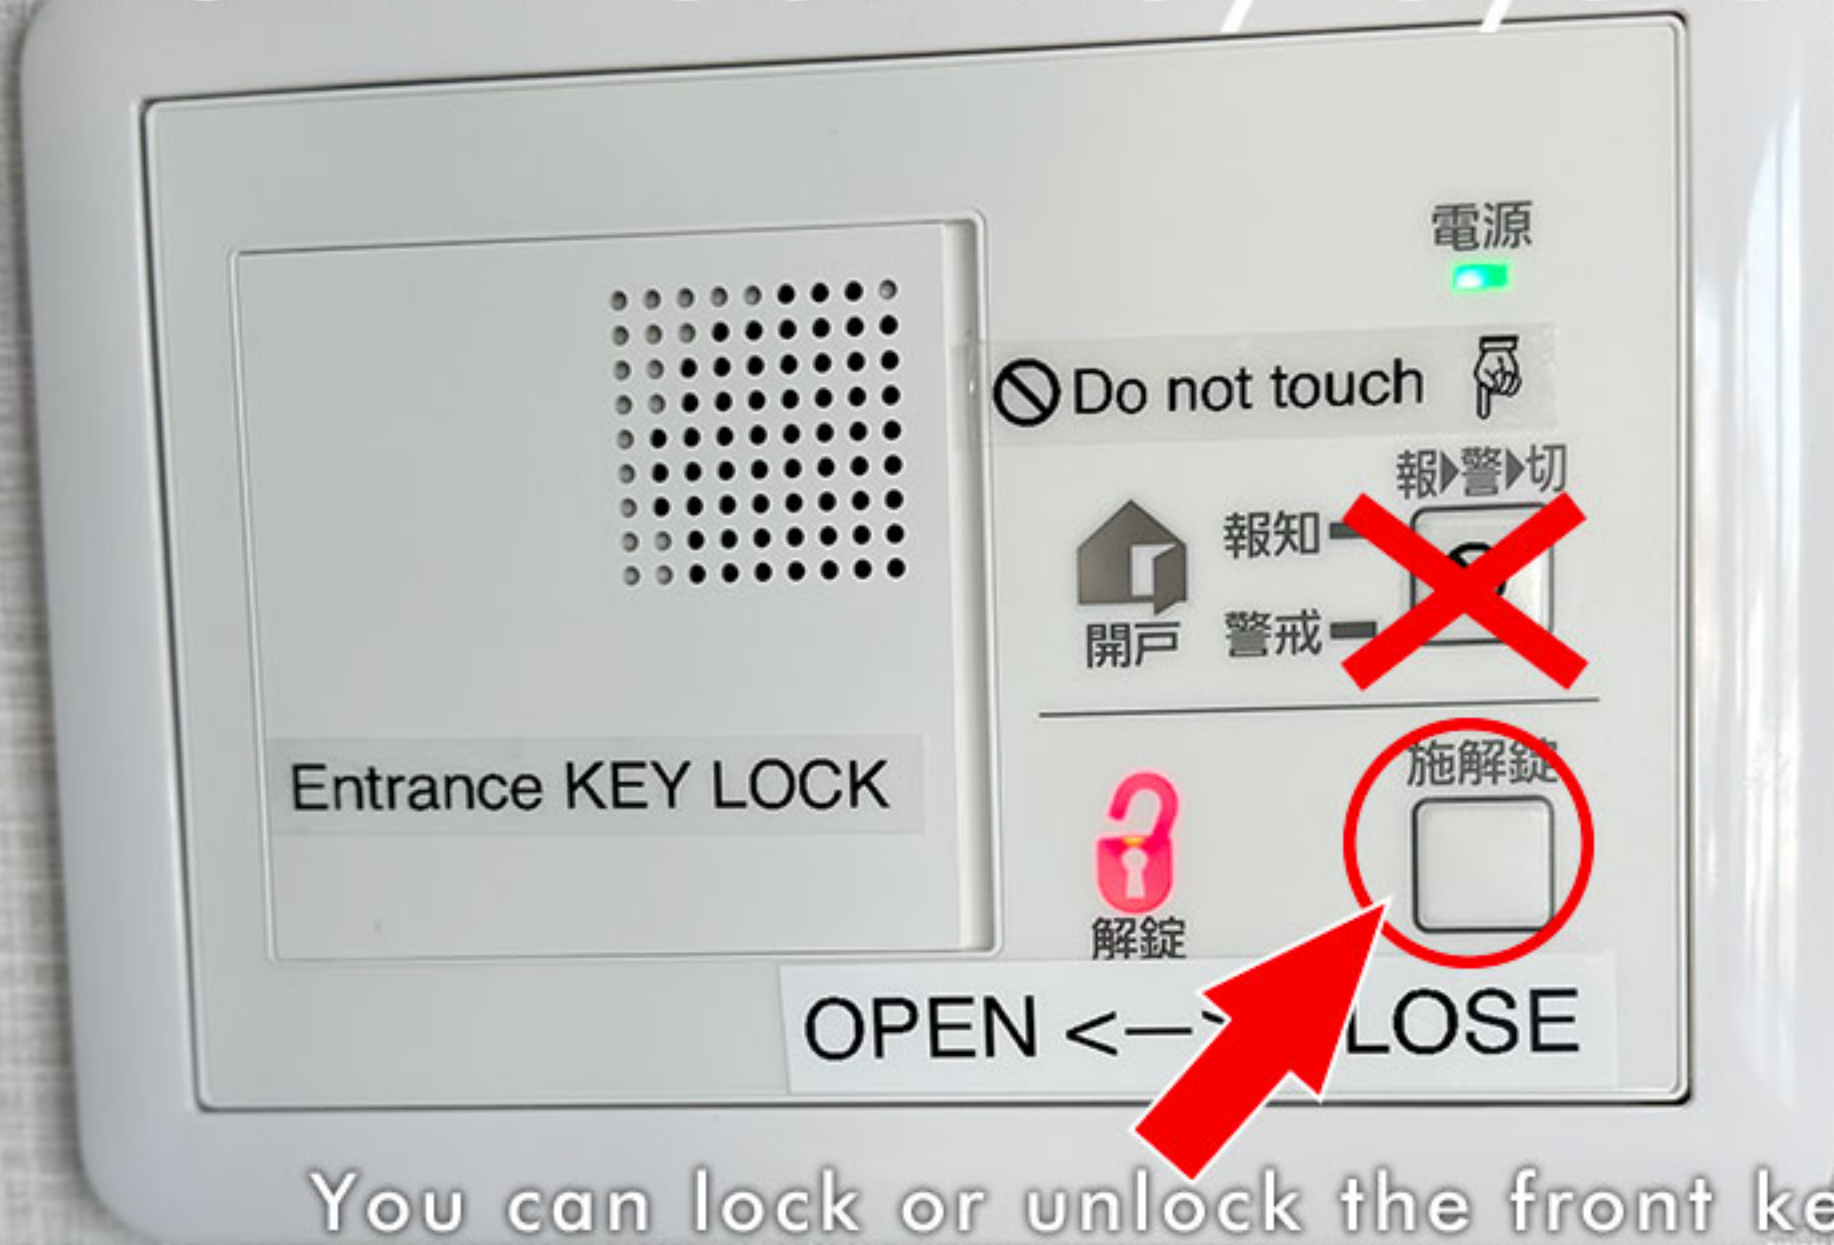

# Humidifier

Fill the water at more  
half level and  
turn on the switch in the back.

# Front Door Key System

You can lock or unlock the front key by this controller inside of the house.